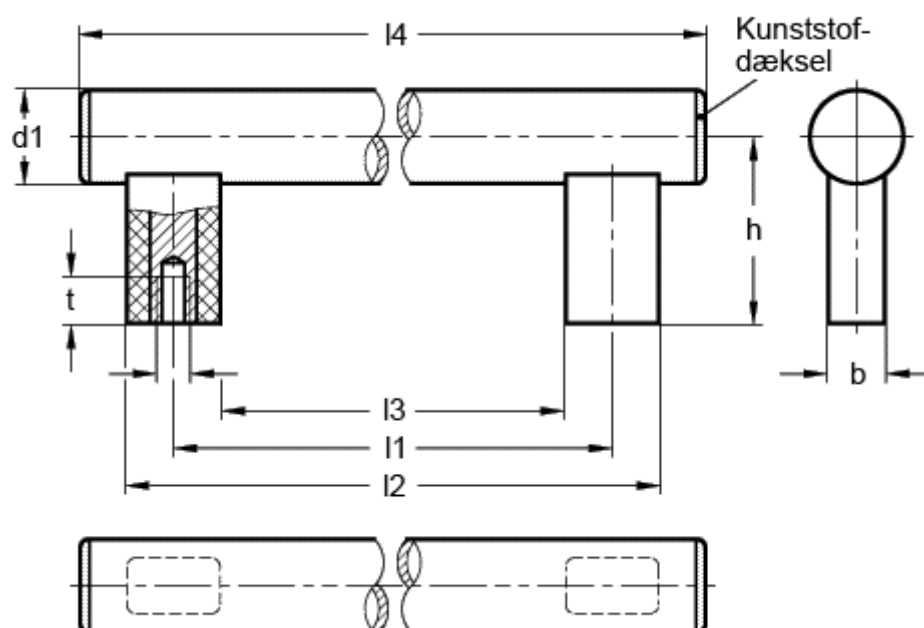

Article number: 2011422001

Description: E+G Handle GN 666-30-M6-200-NG

Measures

$b = 18$

$t \text{ min} = 15$

$d1 = 30$

$d2 = M6$

$h = 60$

$l1 = 200$

$l2 = 230$

$l3 = 170$

$l4 = 265$